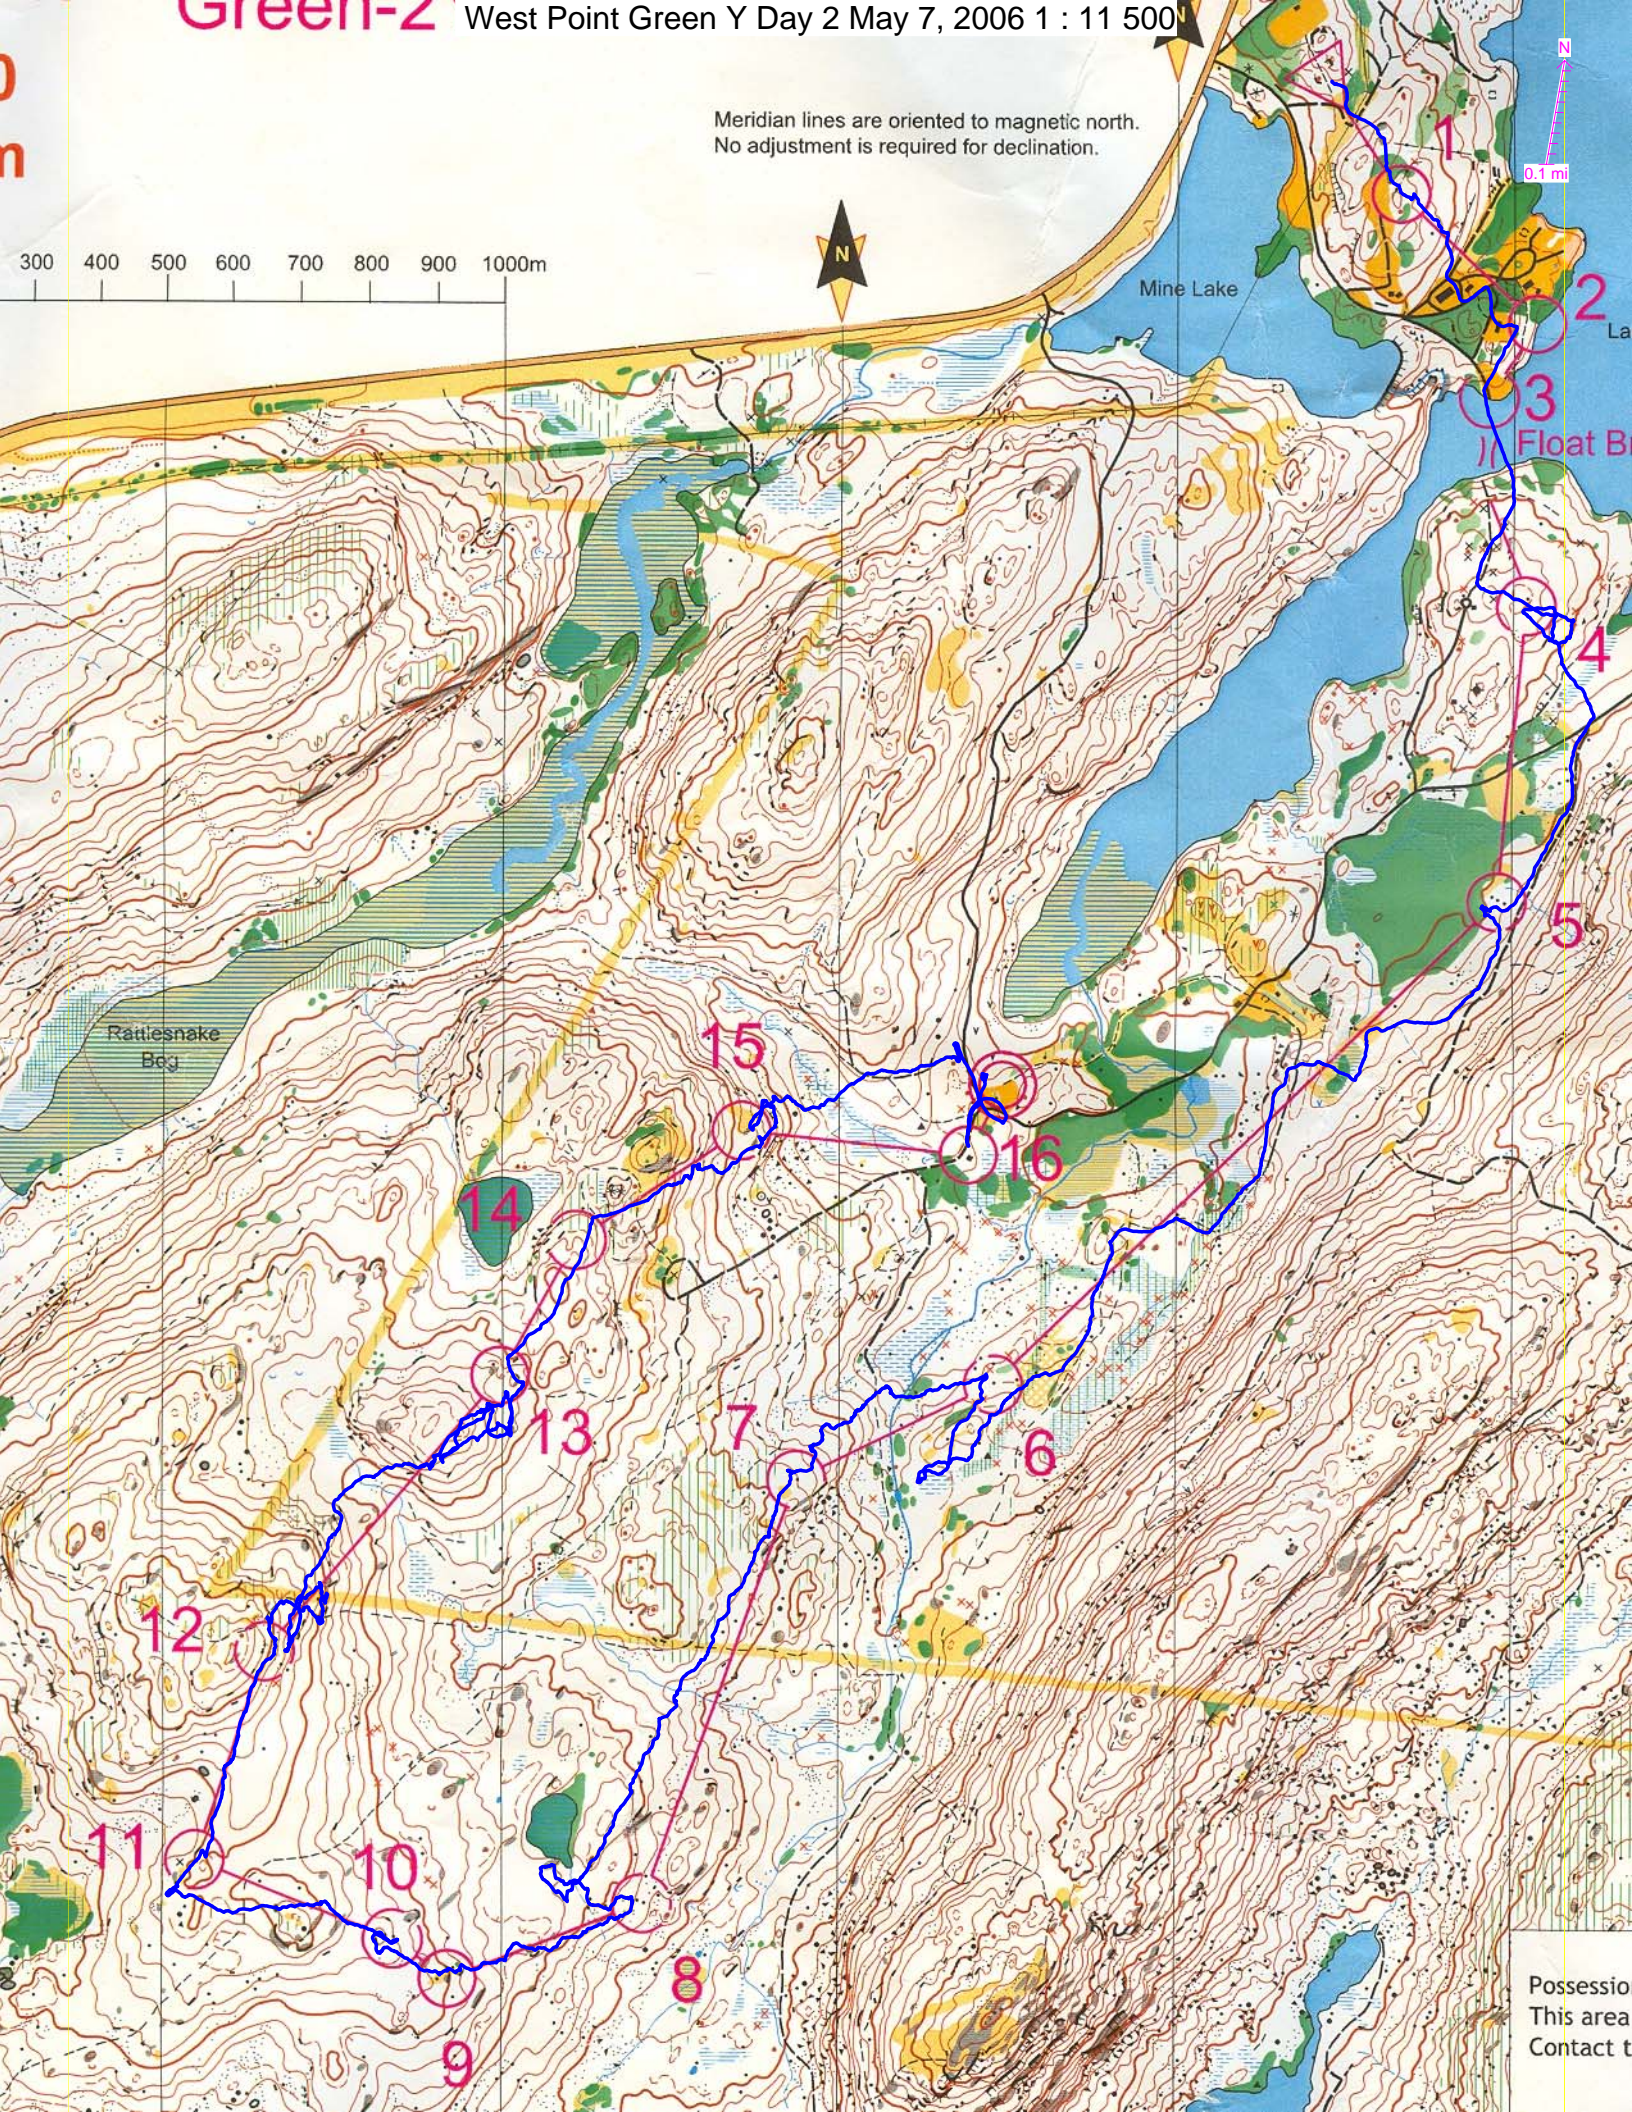

Meridian lines are oriented to magnetic north.  
No adjustment is required for declination.

300 400 500 600 700 800 900 1000m

0.1 mi

Possession  
This area  
Contact t