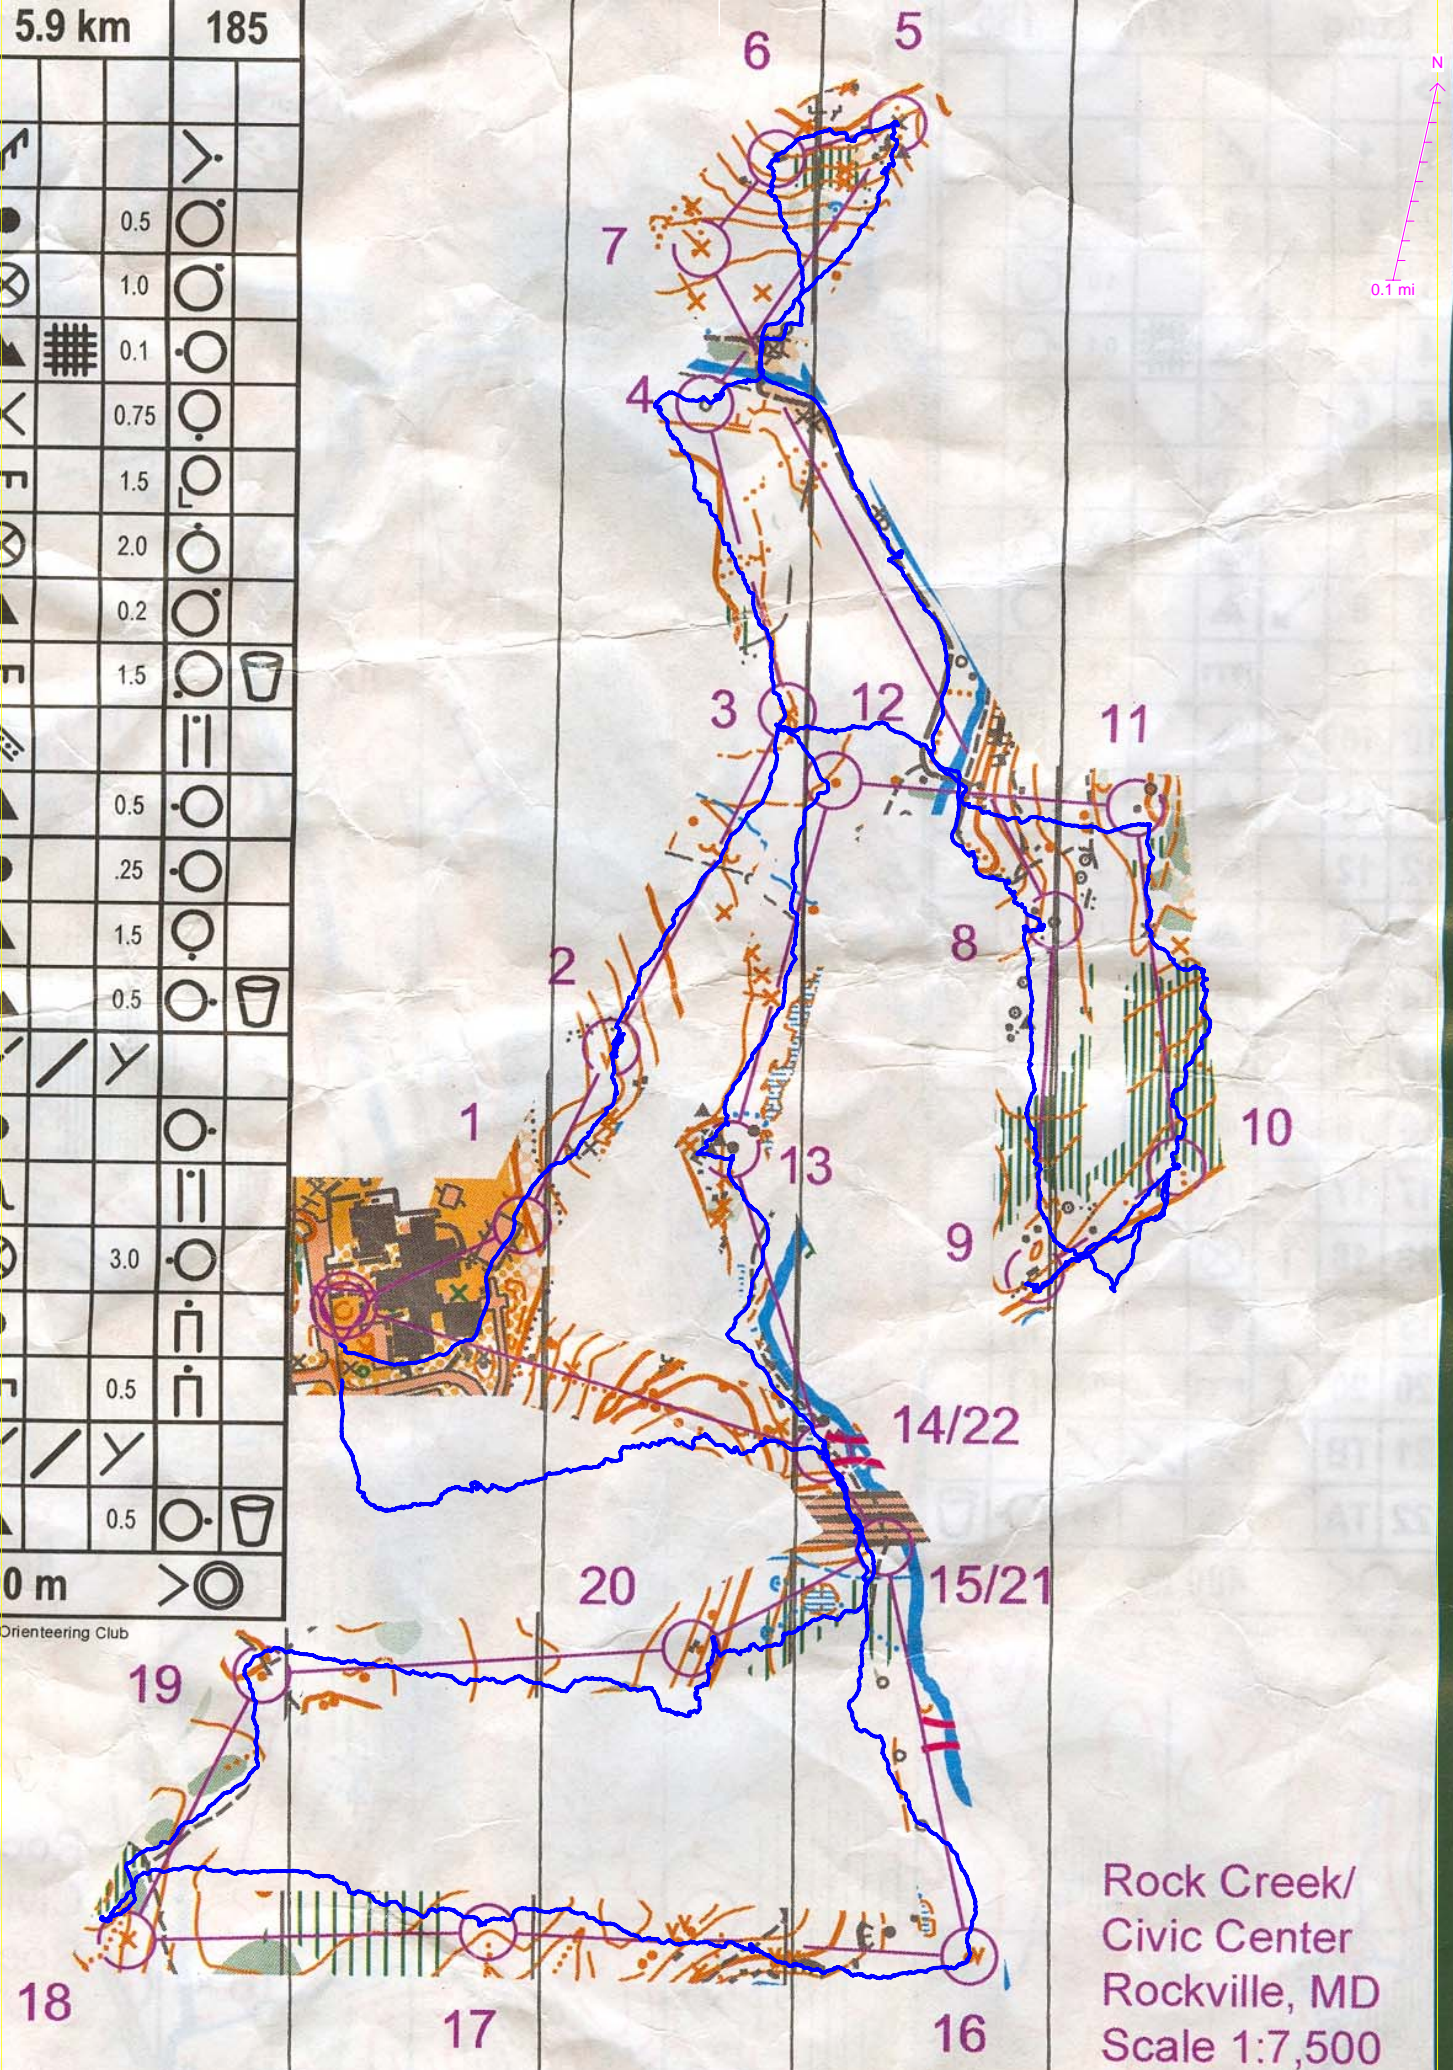

-Long 5.9 km 185

	0.5		
	1.0		
	0.1		
	0.75		
	1.5		
	2.0		
	0.2		
	1.5		
	0.5		
	.25		
	1.5		
	0.5		
	3.0		
	0.5		
	0.5		
<b>400 m</b>			

1.2 Quantico Orienteering Club

Rock Creek/  
Civic Center  
Rockville, MD  
Scale 1:7,500  
Contours: 6 M