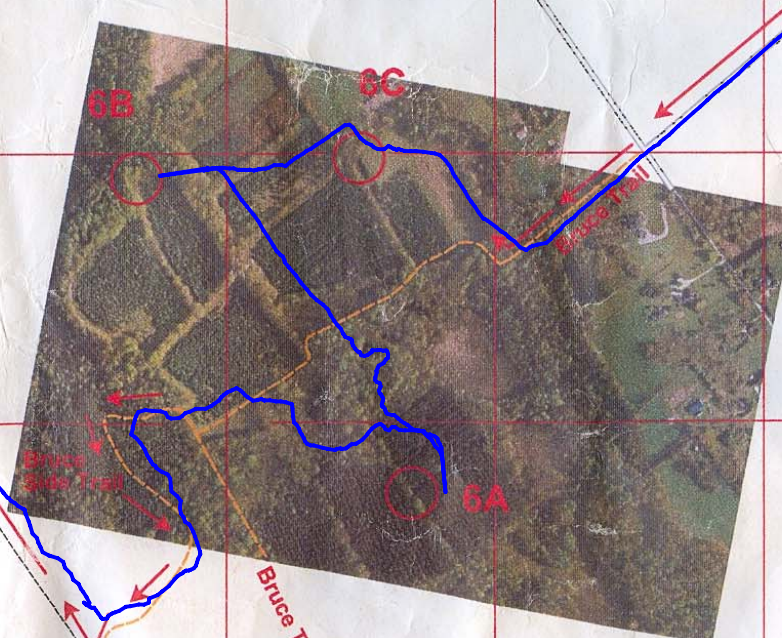

2007 GIANT'S RIB RAID MAP #3

SCALE 1:15,000 - CONTOURS 2.5m

Nassagaweya Walker's Line

MICROBE INSET MAP

1: 10000

AIR PHOTO SCRAMBLE 6C

AIR PHOTO SCRAMBLE 6B

AIR PHOTO SCRAMBLE 6A

Bruce Trail