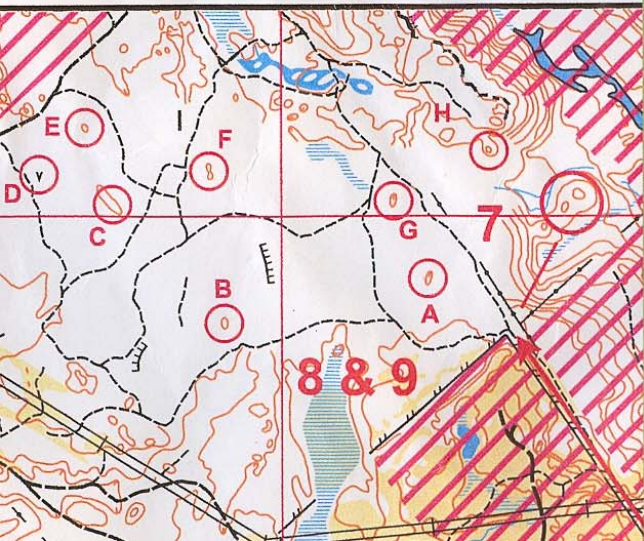

2007 GIANT'S RIB RAID MAP #3

SCALE 1:15,000 - CONTOURS 2.5m

Nassagaweya Walker's Line

MICROBE INSET MAP

1: 10000

AIR PHOTO SCRAMBLE 6C

AIR PHOTO SCRAMBLE 6B

AIR PHOTO SCRAMBLE 6A

Bruce Trail