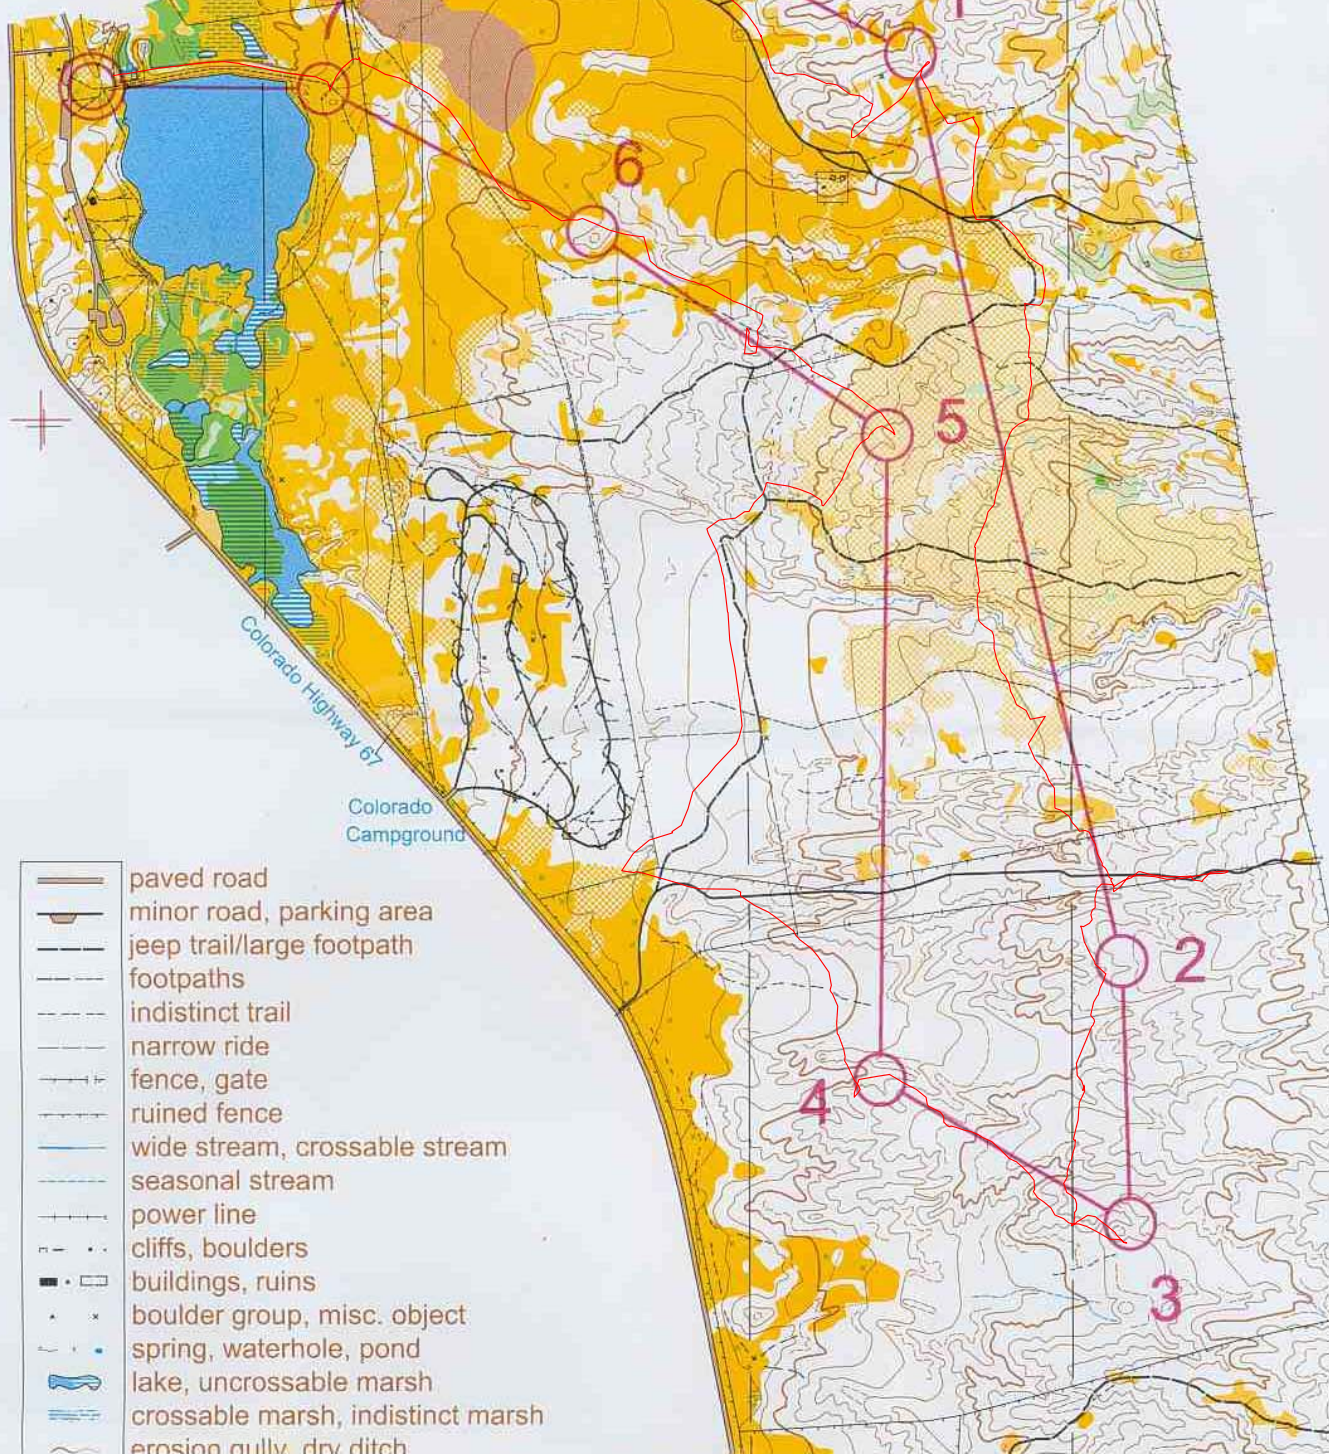

Manitou Experiment  
Woodland Park, Colo  
scale 1:15000 con

N  
MAGNETIC  
NORTH

Deckers - 15 mi.

Green N	
▷	
1	72
2	62 ↘
3	63
4	64
5	65
6	83
7	GO ↗
⊗	

- paved road
- minor road, parking area
- - - jeep trail/large footpath
- - - footpaths
- - - indistinct trail
- - - narrow ride
- - - fence, gate
- - - ruined fence
- wide stream, crossable stream
- - - seasonal stream
- - - power line
- - - cliffs, boulders
- buildings, ruins
- x boulder group, misc. object
- spring, waterhole, pond
- lake, uncrossable marsh
- - - crossable marsh, indistinct marsh
- erosion gully, dry ditch